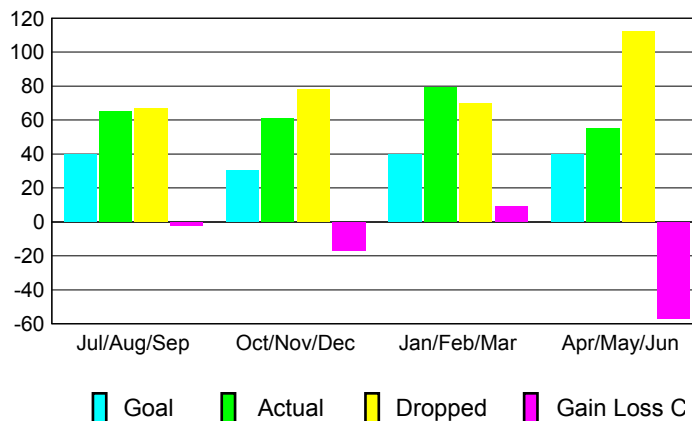

GMT: **John Muller**

Location: **AUSTRALIA**

GMT CA: **7**

**CLUBS**

Month	New Club Goal	Actual New Clubs	Actual Dropped Clubs	Gain/Loss of Clubs
<b>2012-2013</b>				
Jul/Aug/Sep	1	0	1	-1
Oct/Nov/Dec	1	0	0	0
Jan/Feb/Mar	1	0	0	0
Apr/May/June	2	0	0	0
<b>Totals</b>	<b>5</b>	<b>0</b>	<b>1</b>	<b>-1</b>

**Club Results 2012-2013**

Goal, New, Dropped, Gain/Loss

**YTD Status Quo Clubs 2012-2013**

Status Quo Clubs Compared to Status Quo Members

**Club Gain/Loss 2012-2013**

**MEMBERSHIP**

Month	Net Memb Goal	Actual New Memb	Actual Dropped Memb	Gain/Loss of Memb
<b>2012-2013</b>				
Jul/Aug/Sep	40	65	67	-2
Oct/Nov/Dec	30	61	78	-17
Jan/Feb/Mar	40	79	70	9
Apr/May/June	40	55	112	-57
<b>Totals</b>	<b>150</b>	<b>260</b>	<b>327</b>	<b>-67</b>

**Membership Results 2012-2013**

Goal, New, Dropped, Gain/Loss

**Gender Comparison 2012-2013**

**Membership Gain/Loss 2012-2013**