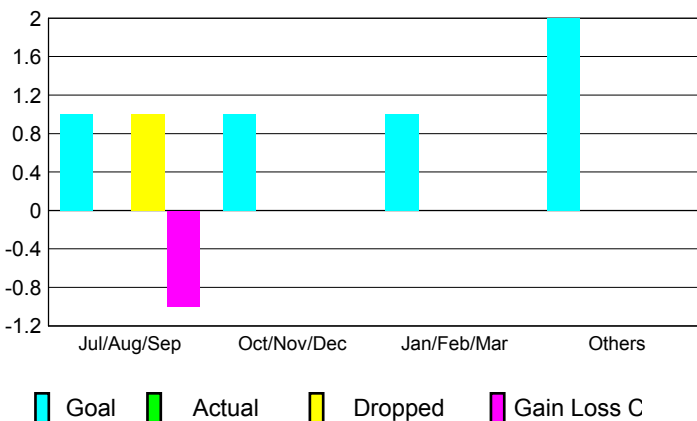

GMT: **John Muller**

Location: **AUSTRALIA**

GMT CA: **7**

**CLUBS**

Month	New Club Goal	Actual New Clubs	Actual Dropped Clubs	Gain/Loss of Clubs
<b>2012-2013</b>				
Jul/Aug/Sep	1	0	1	-1
Oct/Nov/Dec	1	0	0	0
Jan/Feb/Mar	1	0	0	0
Apr/May/June	2	0	0	0
<b>Totals</b>	<b>5</b>	<b>0</b>	<b>1</b>	<b>-1</b>

**Club Results 2012-2013**

Goal, New, Dropped, Gain/Loss

**YTD Status Quo Clubs 2012-2013**

Status Quo Clubs Compared to Status Quo Members

**Club Gain/Loss 2012-2013**

**MEMBERSHIP**

Month	Net Memb Goal	Actual New Memb	Actual Dropped Memb	Gain/Loss of Memb
<b>2012-2013</b>				
Jul/Aug/Sep	40	65	67	-2
Oct/Nov/Dec	30	61	78	-17
Jan/Feb/Mar	40	79	70	9
Apr/May/June	40	55	112	-57
<b>Totals</b>	<b>150</b>	<b>260</b>	<b>327</b>	<b>-67</b>